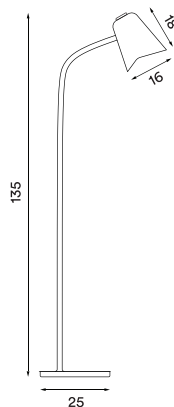

Dimmer switch: Brass (on shade top)

Wire: Black, 200 cm

Bulb: Integrated and dimmable LED 13 W,
1200 lm, 3000 K, CRI > 85.

Voltage: 220V - 240V - 50/60Hz

Net weight: 11.3 kg

Minimum order size: 1

Dimensions and light direction: